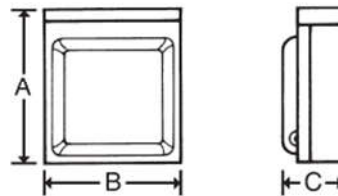

by Parallax Group Inc.

Ph: 1-800-443-4859

Power Outlet Panel Model U054

- 50 ampere type 14-50R receptacle.
- NEMA 3R enclosure.

Interior Layout

14-50R
K
U054

Knockout Configuration (FIG. 4)

G= 1/2", 3/4", 1"

W= 1/2", 3/4", 1", 1-1/4", 2"

B= 1", 1-1/4", 1-1/2"

Cabinet Dimensions (FIG. A)

Wire Range

TABLE G

Connector	Copper		Aluminum	
	Solid	Strand	Solid	Strand
Line	12-8	12-4	----	----
Load	----	----	----	----
Neutral	12-8	12-4	----	----
Equip. Grnd.	12-8	12-2	----	----

MODEL NUMBER	REPLACEMENT PARTS		CABINET SIZE	ENCLOSURE STYLE page 91	CABINET DIMENSIONS			KNOCKOUT FIGURE page 91
	METER SOCKET	POST LUGS			HEIGHT	WIDTH	DEPTH	
					A	B	C	
U054	—	—	5 X 7	A	7-1/8"	5-3/4"	5-3/16"	4

FIG.	UL	MODEL NUMBER	RECEPTACLES	CIRCUIT PROTECTION	AMP	VOLTS	WIRE RANGE*	CABINET SIZE	HUB OPENING	LOAD & NEUTRAL BAR	UNIT WT.	STD. PKG.
K	Y	U054	14-50R	—	50	120/240	G	5 X 7	Y	—	5	4