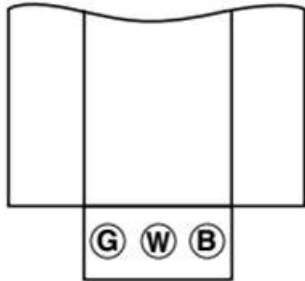

by Parallax Group Inc.

Ph: 1-800-443-4859

Power Outlet Panel Model U054

- 50 ampere type 14-50R receptacle.
- NEMA 3R enclosure.

Interior Layout

14-50R
K
U054

Knockout Configuration (FIG. 4)

G= 1/2", 3/4", 1"

W= 1/2", 3/4", 1", 1-1/4", 2"

B= 1", 1-1/4", 1-1/2"

Cabinet Dimensions (FIG. A)

Wire Range

TABLE G

Connector	Copper		Aluminum	
	Solid	Strand	Solid	Strand
Line	12-8	12-4	----	----
Load	----	----	----	----
Neutral	12-8	12-4	----	----
Equip. Grnd.	12-8	12-2	----	----

MODEL NUMBER	REPLACEMENT PARTS		CABINET SIZE	ENCLOSURE STYLE page 91	CABINET DIMENSIONS			KNOCKOUT FIGURE page 91
	METER SOCKET	POST LUGS			HEIGHT	WIDTH	DEPTH	
					A	B	C	
U054	—	—	5 X 7	A	7-1/8"	5-3/4"	5-3/16"	4

FIG.	UL	MODEL NUMBER	RECEPTACLES	CIRCUIT PROTECTION	AMP	VOLTS	WIRE RANGE*	CABINET SIZE	HUB OPENING	LOAD & NEUTRAL BAR	UNIT WT.	STD. PKG.
K	Y	U054	14-50R	—	50	120/240	G	5 X 7	Y	—	5	4