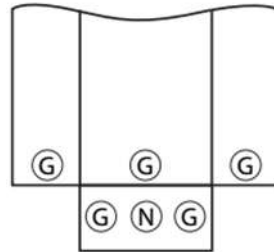

by Parallax Group Inc.

Ph: 1-800-443-4859

Power Outlet Panel Model U013C

- 30 ampere type R32U receptacle. (TT-30R)
- 30 ampere single pole circuit breaker.
- NEMA 3R enclosure.

Interior Layout

Knockout Configuration (FIG. 1)

G = 1/2", 3/4", 1"
N = 1/2", 3/4", 1", 1-1/4", 1-1/2"

Cabinet Dimensions (FIG. A)

Wire Range

TABLE A

Connector	Copper		Aluminum	
	Solid	Strand	Solid	Strand
Line	14-8	14-6	12-8	12-6
Load	----	----	----	----
Neutral	12-8	12-6	12-8	12-6
Equip. Grnd.	12-8	12-2	12-8	12-2

MODEL NUMBER	REPLACEMENT PARTS		CABINET SIZE	ENCLOSURE STYLE page 91	CABINET DIMENSIONS			KNOCKOUT FIGURE page 91
	METER SOCKET	POST LUGS			HEIGHT	WIDTH	DEPTH	
					A	B	C	
U013C	—	—	6 X 9	A	9-1/8"	7-1/4"	5-3/16"	1

FIG.	UL	MODEL NUMBER	RECEPTACLES	CIRCUIT PROTECTION	AMP	VOLTS	WIRE RANGE*	CABINET SIZE	HUB OPENING	LOAD & NEUTRAL BAR	UNIT WT.	STD. PKG.
A	Y	U013C	R32U	CB130	30	120	A	6 X 9	Y	LC31N3	7	4