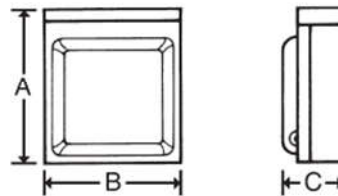

G = 1/2", 3/4", 1"
N = 1/2", 3/4", 1", 1-1/4", 1-1/2"

Cabinet Dimensions (FIG. A)

Wire Range

TABLE A

Connector	Copper		Aluminum	
	Solid	Strand	Solid	Strand
Line	14-8	14-6	12-8	12-6
Load	----	----	----	----
Neutral	12-8	12-6	12-8	12-6
Equip. Grnd.	12-8	12-2	12-8	12-2

MODEL NUMBER	REPLACEMENT PARTS		CABINET SIZE	ENCLOSURE STYLE page 91	CABINET DIMENSIONS			KNOCKOUT FIGURE page 91
	METER SOCKET	POST LUGS			HEIGHT	WIDTH	DEPTH	
					A	B	C	
U013C	—	—	6 X 9	A	9-1/8"	7-1/4"	5-3/16"	1

FIG.	UL	MODEL NUMBER	RECEPTACLES	CIRCUIT PROTECTION	AMP	VOLTS	WIRE RANGE*	CABINET SIZE	HUB OPENING	LOAD & NEUTRAL BAR	UNIT WT.	STD. PKG.
A	Y	U013C	R32U	CB130	30	120	A	6 X 9	Y	LC31N3	7	4