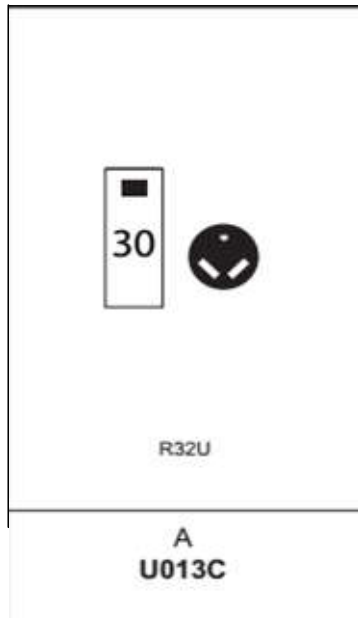

by Parallax Group Inc.

Ph: 1-800-443-4859

Power Outlet Panel Model U013C

- 30 ampere type R32U receptacle. (TT-30R)
- 30 ampere single pole circuit breaker.
- NEMA 3R enclosure.

Interior Layout

Knockout Configuration (FIG. 1)

G = 1/2", 3/4", 1"
N = 1/2", 3/4", 1", 1-1/4", 1-1/2"

Cabinet Dimensions (FIG. A)

Wire Range

TABLE A

Connector	Copper		Aluminum	
	Solid	Strand	Solid	Strand
Line	14-8	14-6	12-8	12-6
Load	----	----	----	----
Neutral	12-8	12-6	12-8	12-6
Equip. Grnd.	12-8	12-2	12-8	12-2

MODEL NUMBER	REPLACEMENT PARTS		CABINET SIZE	ENCLOSURE STYLE page 91	CABINET DIMENSIONS			KNOCKOUT FIGURE page 91
	METER SOCKET	POST LUGS			HEIGHT	WIDTH	DEPTH	
					A	B	C	
U013C	—	—	6 X 9	A	9-1/8"	7-1/4"	5-3/16"	1

FIG.	UL	MODEL NUMBER	RECEPTACLES	CIRCUIT PROTECTION	AMP	VOLTS	WIRE RANGE*	CABINET SIZE	HUB OPENING	LOAD & NEUTRAL BAR	UNIT WT.	STD. PKG.
A	Y	U013C	R32U	CB130	30	120	A	6 X 9	Y	LC31N3	7	4