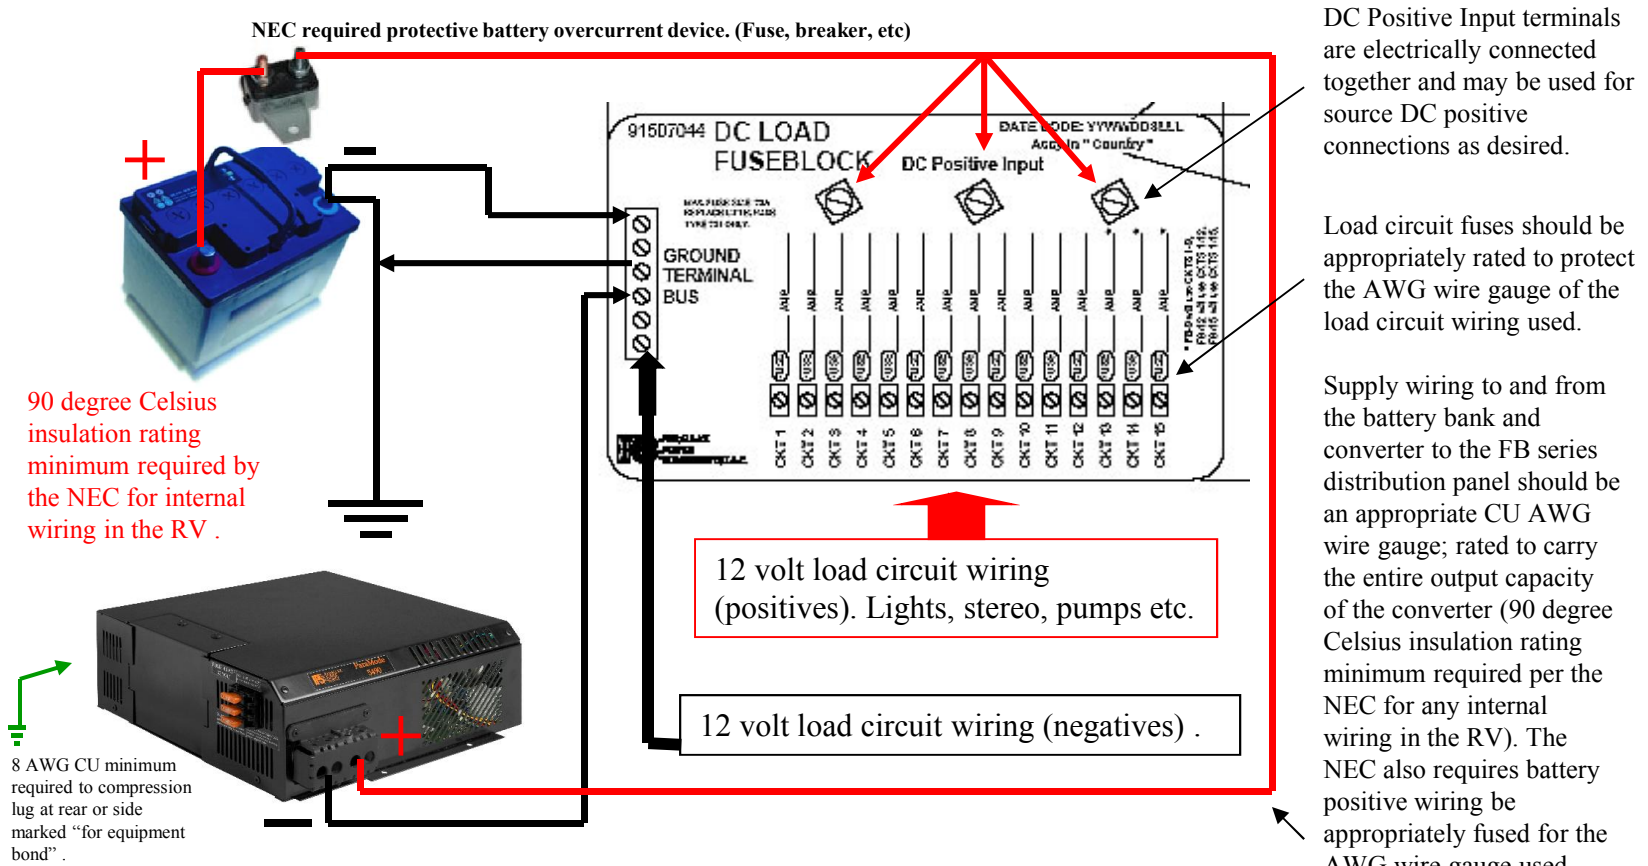

by Parallax Group Inc.

1-800-443-4859

12 VDC installation shall comply with ANSI/RVIA 12 V.

The Power to Bring People and Places Together !

Typical connection diagram

4400/5400 Series w/ FB Series Fuse Panel