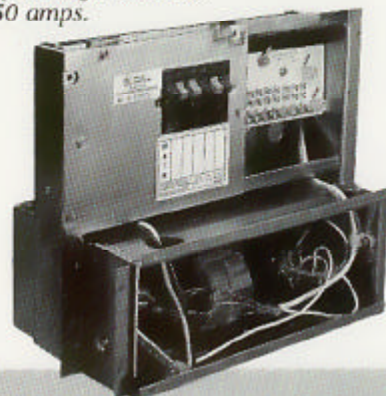

3200 Series

- Output ranges from 15 to 40 amps.
- Available with and without 12-volt DC fuse blocks.
- Available with and without 120 VAC line cords.
- Some models feature automatic switching between converter and battery.

6300 Series

- Total electrical package including 30 amp, 120-volt AC panel board, 12-volt DC distribution panel, and converter/charger with optional line generator transfer switch.
- Output ranges from 25 to 50 amps.