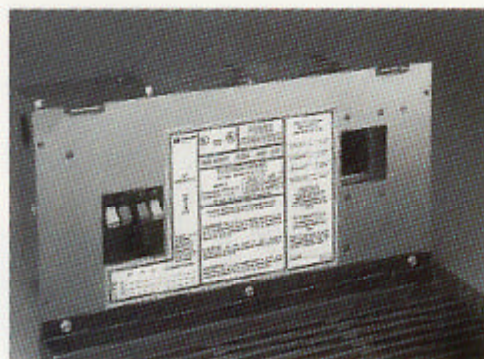

3200 Series

- Output ranges from 15 to 40 amps.
- Available with and without 12-volt DC fuse blocks.
- Available with and without 120 VAC line cords.
- Some models feature automatic switching between converter and battery.

6300 Series

- Total electrical package including 30 amp, 120-volt AC panel board, 12-volt DC distribution panel, and converter/charger with optional line generator transfer switch.
- Output ranges from 25 to 50 amps.

*C-UL = UL in Canada (accepted by CSA)

**Optional 12 amp charger available

6600 Series

- Space-saving size.
- New plastic door design enhancement.
- Output ratings from 6 to 26 amps.

MagneTek

RV and Marine Power Supplies